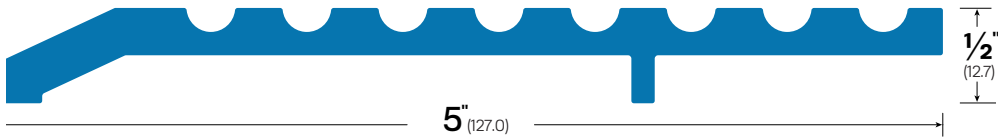

Commercial Saddles *Plain & Fluted Top*

#935 Aluminum

#965T Aluminum

#905 Aluminum

#812AA Bronze

#912AA Aluminum

#812BB Bronze

#912BB Aluminum