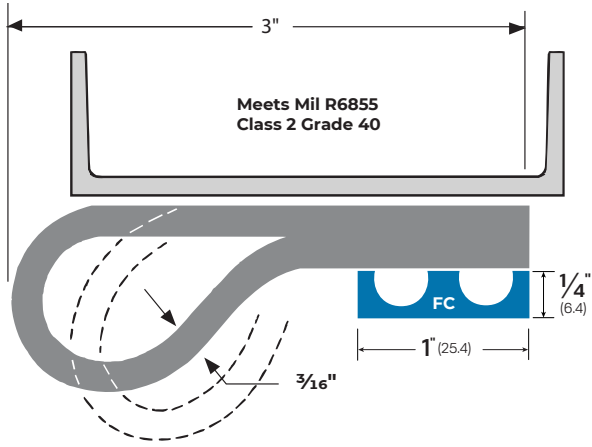

#LN Looped Neoprene

Aircraft Hanger Doors

#902 Wool Pile for Sliding Doors

This wool pile encased in aluminum is extremely effective for light proofing on wood sliding doors

#2700G Aluminum