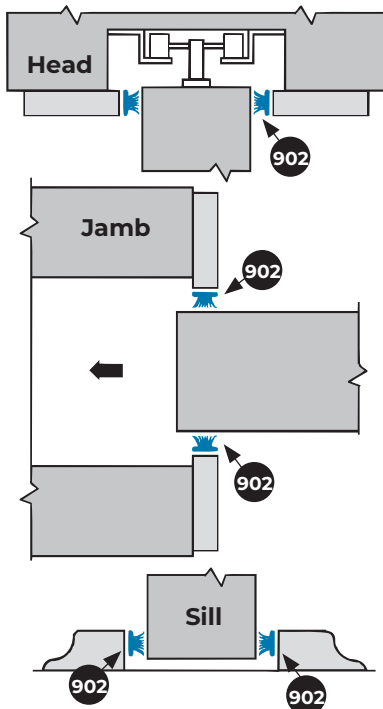

#LN Looped Neoprene

Aircraft Hanger Doors

#902 Wool Pile for Sliding Doors

This wool pile encased in aluminum is extremely effective for light proofing on wood sliding doors

#2700G Aluminum