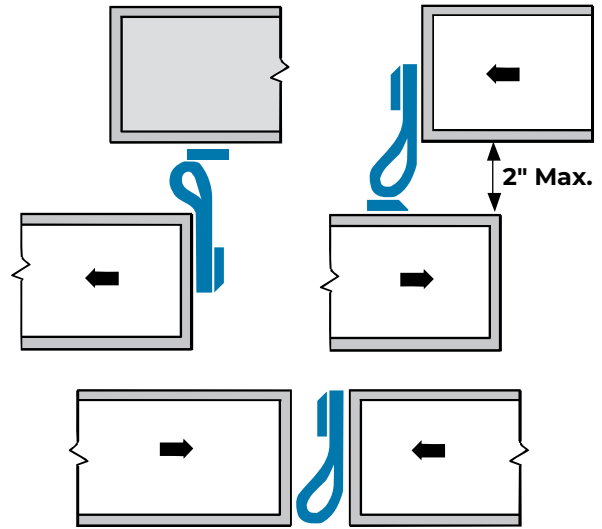

#LN Looped Neoprene

Aircraft Hanger Doors

#902 Wool Pile for Sliding Doors

This wool pile encased in aluminum is extremely effective for light proofing on wood sliding doors

#2700G Aluminum