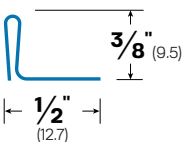

#17

Regular Single Base
MATERIALS: BR, ZN