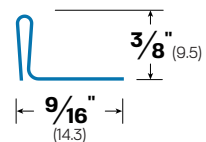

#4CH

Plain Rib Strip 1-3/4" Base
MATERIALS: BR, ZN

#5CH

Side Strip 2-1/8" Base
MATERIALS: BR, ZN

#6

Plain Rib Strip 2-1/8" Base
MATERIALS: BR, ZN

#7

Meeting Rail Hook
MATERIALS: BR, ZN

#17

Regular Single Base
MATERIALS: BR, ZN

#17N

Narrow Single Base
MATERIALS: ZN

#17S

Wide Single Base
MATERIALS: ZN