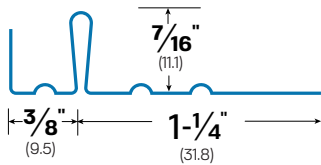

#1

Plain Rib Strip 1" Base
MATERIALS: BR, ZN

#2

Plain Rib Strip 1-3/8" Base
MATERIALS: ZN

#2C

Side Strip 1-3/8" Base
MATERIALS: BR

#2CH

Side Strip 1-3/8" Base
MATERIALS: BR, ZN

#3

Plain Rib Strip 1-5/8" Base
MATERIALS: ZN

#3C

Plain Rib Strip 1-5/8" Base
MATERIALS: BR, ZN

#3CH

Side Strip 1-5/8" Base
MATERIALS: BR

#4C

Plain Rib Strip 1-7/8" Base
MATERIALS: BR

#4CH

Plain Rib Strip 1-3/4" Base
MATERIALS: BR, ZN

#5CH

Side Strip 2-1/8" Base
MATERIALS: BR, ZN

#6

Plain Rib Strip 2-1/8" Base
MATERIALS: BR, ZN

#7

Meeting Rail Hook
MATERIALS: BR, ZN