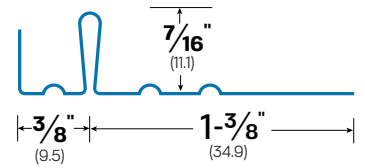

#1

Plain Rib Strip 1" Base
MATERIALS: BR, ZN

#2

Plain Rib Strip 1-3/8" Base
MATERIALS: ZN

#2C

Side Strip 1-3/8" Base
MATERIALS: BR

#2CH

Side Strip 1-3/8" Base
MATERIALS: BR, ZN

#3

Plain Rib Strip 1-5/8" Base
MATERIALS: ZN

#3C

Plain Rib Strip 1-5/8" Base
MATERIALS: BR, ZN

#3CH

Side Strip 1-5/8" Base
MATERIALS: BR

#4C

Plain Rib Strip 1-7/8" Base
MATERIALS: BR

#4CH

Plain Rib Strip 1-3/4" Base
MATERIALS: BR, ZN

#5CH

Side Strip 2-1/8" Base
MATERIALS: BR, ZN

#6

Plain Rib Strip 2-1/8" Base
MATERIALS: BR, ZN

#7

Meeting Rail Hook
MATERIALS: BR, ZN