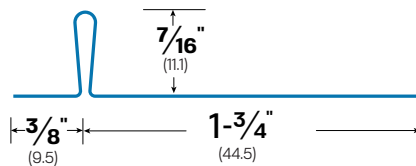

#3

Plain Rib Strip 1-5/8" Base
MATERIALS: ZN

#3C

Plain Rib Strip 1-5/8" Base
MATERIALS: BR, ZN

#3CH

Side Strip 1-5/8" Base
MATERIALS: BR

#4C

Plain Rib Strip 1-7/8" Base
MATERIALS: BR

#4CH

Plain Rib Strip 1-3/4" Base
MATERIALS: BR, ZN

#5CH

Side Strip 2-1/8" Base
MATERIALS: BR, ZN

#6

Plain Rib Strip 2-1/8" Base
MATERIALS: BR, ZN

#7

Meeting Rail Hook
MATERIALS: BR, ZN