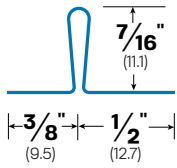

#1

Plain Rib Strip 1" Base
MATERIALS: BR, ZN

#2

Plain Rib Strip 1-3/8" Base
MATERIALS: ZN

#2C

Side Strip 1-3/8" Base
MATERIALS: BR

#2CH

Side Strip 1-3/8" Base
MATERIALS: BR, ZN