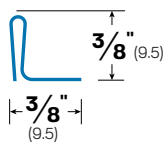

#17N

Narrow Single Base
MATERIALS: ZN