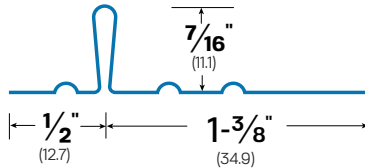

#1

Plain Rib Strip 1" Base
MATERIALS: BR, ZN

#2

Plain Rib Strip 1-3/8" Base
MATERIALS: ZN

#2C

Side Strip 1-3/8" Base
MATERIALS: BR

#2CH

Side Strip 1-3/8" Base
MATERIALS: BR, ZN

#3

Plain Rib Strip 1-5/8" Base
MATERIALS: ZN

#3C

Plain Rib Strip 1-5/8" Base
MATERIALS: BR, ZN

#3CH

Side Strip 1-5/8" Base
MATERIALS: BR

#4C

Plain Rib Strip 1-7/8" Base
MATERIALS: BR

#4CH

Plain Rib Strip 1-3/4" Base
MATERIALS: BR, ZN

#5CH

Side Strip 2-1/8" Base
MATERIALS: BR, ZN

#6

Plain Rib Strip 2-1/8" Base
MATERIALS: BR, ZN

#7

Meeting Rail Hook
MATERIALS: BR, ZN