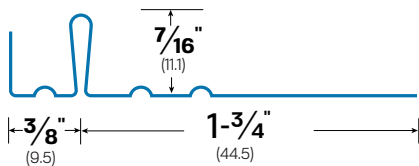

#1

Plain Rib Strip 1" Base
MATERIALS: BR, ZN

#2

Plain Rib Strip 1-3/8" Base
MATERIALS: ZN

#2C

Side Strip 1-3/8" Base
MATERIALS: BR

#2CH

Side Strip 1-3/8" Base
MATERIALS: BR, ZN

#3

Plain Rib Strip 1-5/8" Base
MATERIALS: ZN

#3C

Plain Rib Strip 1-5/8" Base
MATERIALS: BR, ZN

#3CH

Side Strip 1-5/8" Base
MATERIALS: BR

#4C

Plain Rib Strip 1-7/8" Base
MATERIALS: BR

#4CH

Plain Rib Strip 1-3/4" Base
MATERIALS: BR, ZN

#5CH

Side Strip 2-1/8" Base
MATERIALS: BR, ZN

#6

Plain Rib Strip 2-1/8" Base
MATERIALS: BR, ZN

#7

Meeting Rail Hook
MATERIALS: BR, ZN