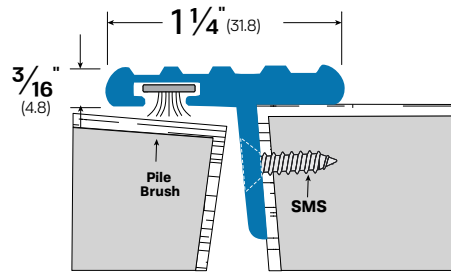

Website: accurateweatherstrip.com
 Main Office: 415 Concord Avenue Bronx, NY 10455
 Phone: (718)292-0444

Meeting Stile #1000P

FINISHES: Aluminum

ABBREVIATIONS & SYMBOLS KEY

CA - Clear Anodized Aluminum | MA - Mill Aluminum | BR - Architectural Bronze
 DB - Dark Bronze Anodized Aluminum | MB - Matte Black Powder Coat | WP - White Powder Coat