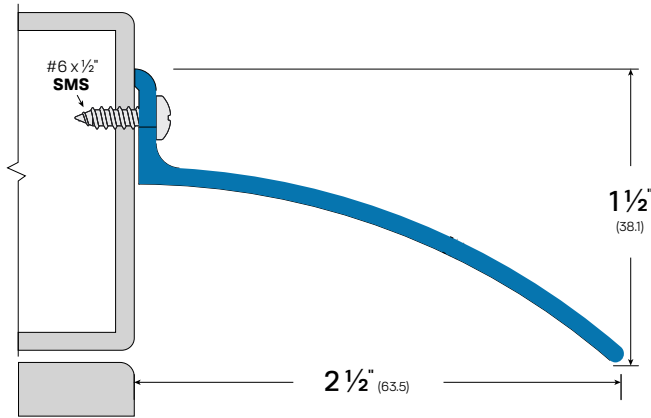

Website: accurateweatherstrip.com
 Main Office: 415 Concord Avenue Bronx, NY 10455
 Phone: (718)292-0444

Top of Door | Rain Drip #15LC

FINISHES: Mill Aluminum

ABBREVIATIONS & SYMBOLS KEY

CA - Clear Anodized Aluminum | MA - Mill Aluminum | BR - Architectural Bronze
 DB - Dark Bronze Anodized Aluminum | MB - Matte Black Powder Coat | WP - White Powder Coat