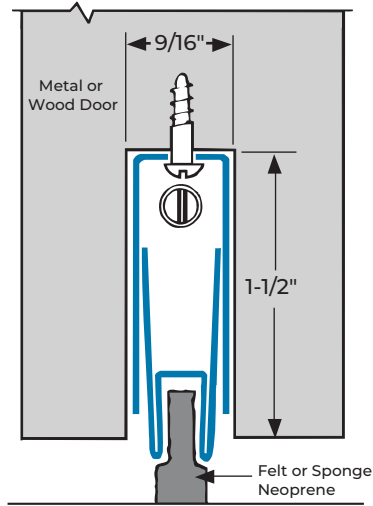

Website: accurateweatherstrip.com
 Main Office: 415 Concord Avenue Bronx, NY 10455
 Phone: (718)292-0444

Automatic Door Bottom

#424

MATERIALS / FINISHES:
 Galvanized Steel Housing

OPTIONS:
 F: Felt
 N: Sponge Neoprene