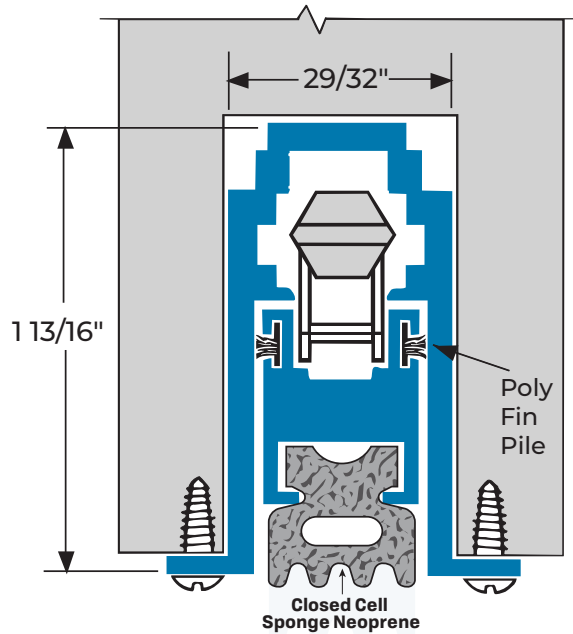

# Automatic Door Bottom #426

**MATERIALS / FINISHES:**  
 Extruded Aluminum Housing

**426:** Clear Anodized Aluminum