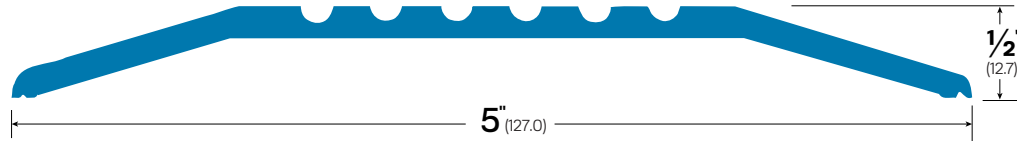

Website: accurateweatherstrip.com
 Main Office: 415 Concord Avenue Bronx, NY 10455
 Phone: (718)292-0444

Commercial Saddles

#812AA / #912AA

FINISHES:
 812AA: Bronze
 912AA: Aluminum

ABBREVIATIONS & SYMBOLS KEY