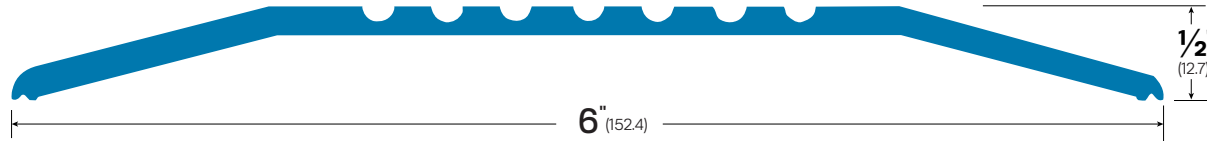

Website: accurateweatherstrip.com
 Main Office: 415 Concord Avenue Bronx, NY 10455
 Phone: (718)292-0444

Commercial Saddles

#812BB / #912BB

FINISHES:
812BB: Bronze
912BB: Aluminum

ABBREVIATIONS & SYMBOLS KEY