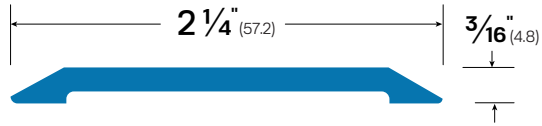

Website: accurateweatherstrip.com
 Main Office: 415 Concord Avenue Bronx, NY 10455
 Phone: (718)292-0444

Commercial Saddle #813

FINISHES: Bronze

ABBREVIATIONS & SYMBOLS KEY

CA - Clear Anodized Aluminum | MA - Mill Aluminum | BR - Architectural Bronze
 DB - Dark Bronze Anodized Aluminum | MB - Matte Black Powder Coat | WP - White Powder Coat