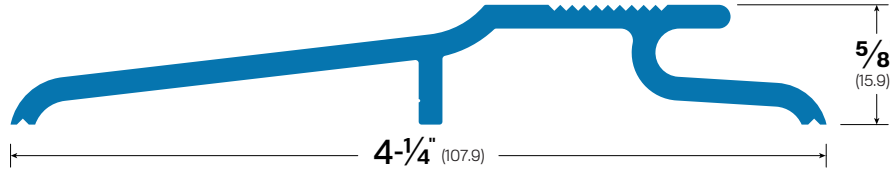

Website: accurateweatherstrip.com
 Main Office: 415 Concord Avenue Bronx, NY 10455
 Phone: (718)292-0444

4-1/4" x 5/8" Interlocking Threshold #828S

FINISHES: Bronze

ABBREVIATIONS & SYMBOLS KEY

CA - Clear Anodized Aluminum | MA - Mill Aluminum | BR - Architectural Bronze
 DB - Dark Bronze Anodized Aluminum | MB - Matte Black Powder Coat | WP - White Powder Coat