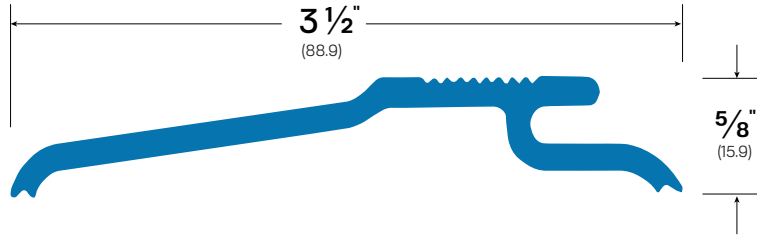

# Out-Swinging Door Saddles #830

FINISHES: Bronze