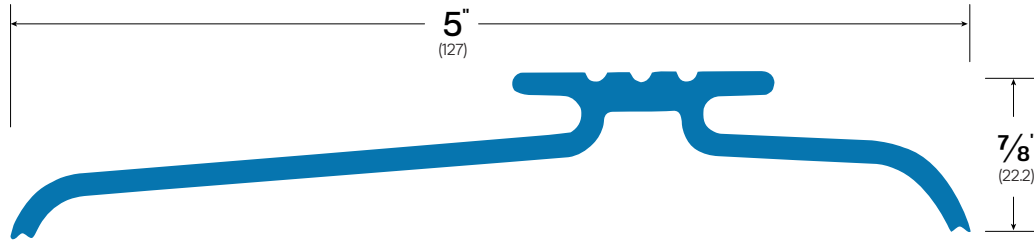

Website: accurateweatherstrip.com
 Main Office: 415 Concord Avenue Bronx, NY 10455
 Phone: (718)292-0444

Out-Swinging Door Saddles

#832

FINISHES: Bronze

ABBREVIATIONS & SYMBOLS KEY

CA - Clear Anodized Aluminum | MA - Mill Aluminum | BR - Architectural Bronze
 DB - Dark Bronze Anodized Aluminum | MB - Matte Black Powder Coat | WP - White Powder Coat