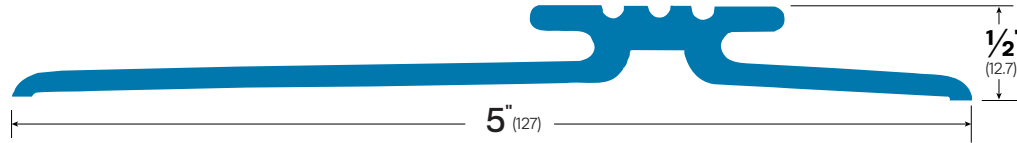

Website: accurateweatherstrip.com
 Main Office: 415 Concord Avenue Bronx, NY 10455
 Phone: (718)292-0444

Out-Swinging Saddles #832L

FINISHES: Bronze

ABBREVIATIONS & SYMBOLS KEY

CA - Clear Anodized Aluminum | MA - Mill Aluminum | BR - Architectural Bronze
 DB - Dark Bronze Anodized Aluminum | MB - Matte Black Powder Coat | WP - White Powder Coat