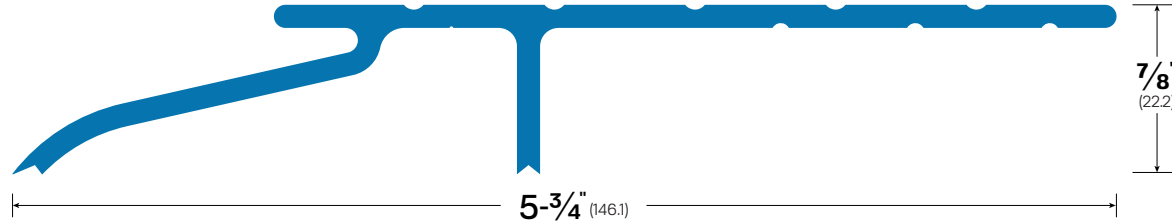

Website: accurateweatherstrip.com
 Main Office: 415 Concord Avenue Bronx, NY 10455
 Phone: (718)292-0444

5-3/4" x 7/8" Interlocking Threshold #838F

FINISHES: Bronze

ABBREVIATIONS & SYMBOLS KEY

CA - Clear Anodized Aluminum | MA - Mill Aluminum | BR - Architectural Bronze
 DB - Dark Bronze Anodized Aluminum | MB - Matte Black Powder Coat | WP - White Powder Coat