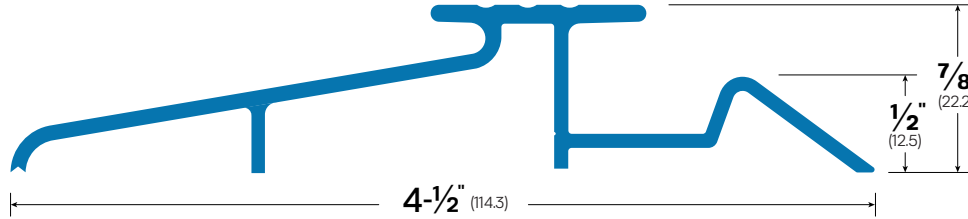

Website: accurateweatherstrip.com
 Main Office: 415 Concord Avenue Bronx, NY 10455
 Phone: (718)292-0444

4-1/2" x 7/8" Interlocking Threshold

#841 / #941

841: Architectural Bronze
 941: Mill Aluminum

ABBREVIATIONS & SYMBOLS KEY