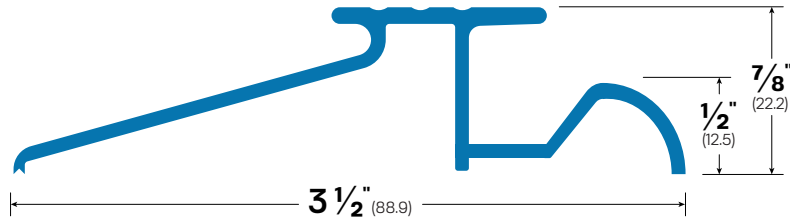

Website: accurateweatherstrip.com
Main Office: 415 Concord Avenue Bronx, NY 10455
Phone: (718)292-0444

3-1/2" x 7/8" Interlocking Threshold

#842 / #942

842: Architectural Bronze
942: Mill Aluminum

ABBREVIATIONS & SYMBOLS KEY