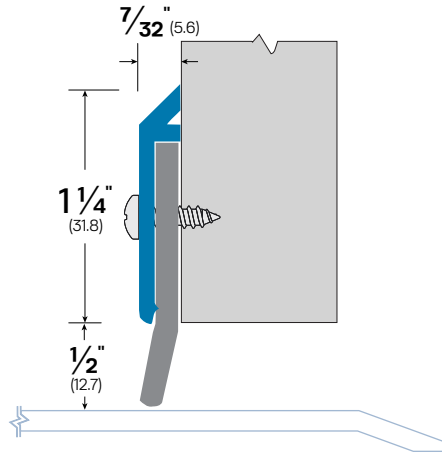

# Door Bottom #850 / #950

**FINISHES:**

**850: Architectural Bronze**

**950: Mill Aluminum**

**ABBREVIATIONS & SYMBOLS KEY**

CA - Clear Anodized Aluminum | MA - Mill Aluminum | BR - Architectural Bronze  
 DB - Dark Bronze Anodized Aluminum | MB - Matte Black Powder Coat | WP - White Powder Coat