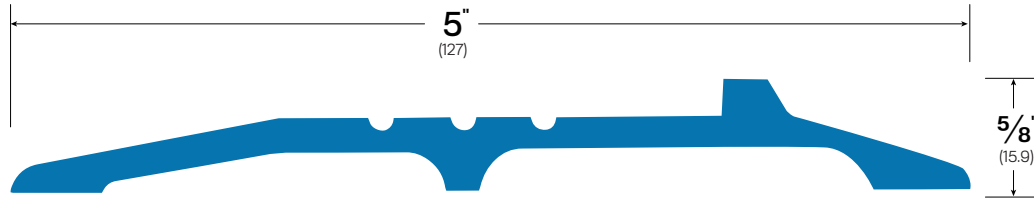

Commercial Saddles

#865 / #965

865: Architectural Bronze
965: Mill Aluminum

ABBREVIATIONS & SYMBOLS KEY

CA - Clear Anodized Aluminum | MA - Mill Aluminum | BR - Architectural Bronze
DB - Dark Bronze Anodized Aluminum | MB - Matte Black Powder Coat | WP - White Powder Coat

Project :	Submitted By :
Date :	Notes :
Company Name :