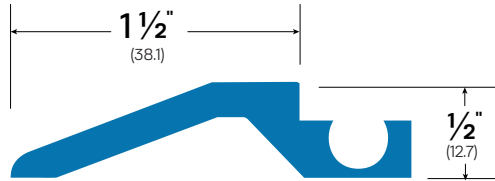

Website: accurateweatherstrip.com
 Main Office: 415 Concord Avenue Bronx, NY 10455
 Phone: (718)292-0444

Commercial Saddle #8E

FINISHES: Bronze

ABBREVIATIONS & SYMBOLS KEY

CA - Clear Anodized Aluminum | MA - Mill Aluminum | BR - Architectural Bronze
 DB - Dark Bronze Anodized Aluminum | MB - Matte Black Powder Coat | WP - White Powder Coat