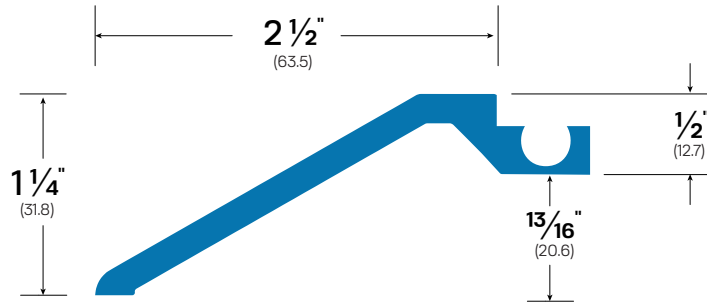

2-1/2" x 1-1/4" Threshold Edge

#8ED / #9ED

8ED: Architectural Bronze
9ED: Mill Aluminum

ABBREVIATIONS & SYMBOLS KEY

CA - Clear Anodized Aluminum | MA - Mill Aluminum | BR - Architectural Bronze
DB - Dark Bronze Anodized Aluminum | MB - Matte Black Powder Coat | WP - White Powder Coat

Project :	Submitted By :
Date :	Notes :
Company Name :