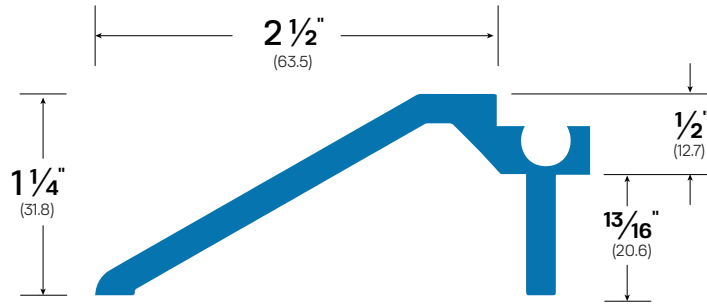

Website: accurateweatherstrip.com
 Main Office: 415 Concord Avenue Bronx, NY 10455
 Phone: (718)292-0444

2-1/2" x 1-1/4" Threshold Edge

#8ES / #9ES

8ES: Architectural Bronze
9ES: Mill Aluminum

ABBREVIATIONS & SYMBOLS KEY