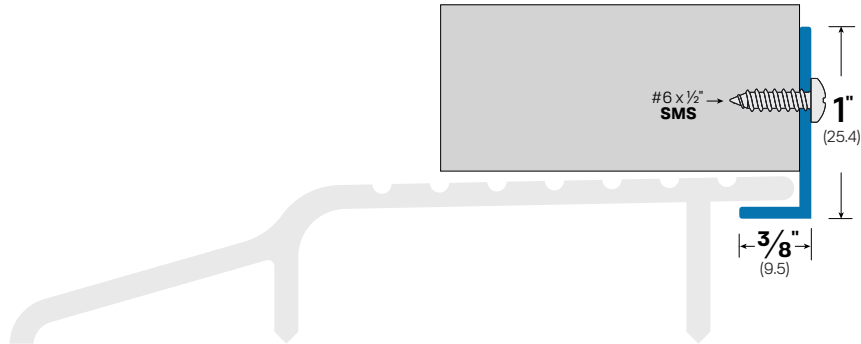

# Door Bottom #8LE

FINISHES: Bronze