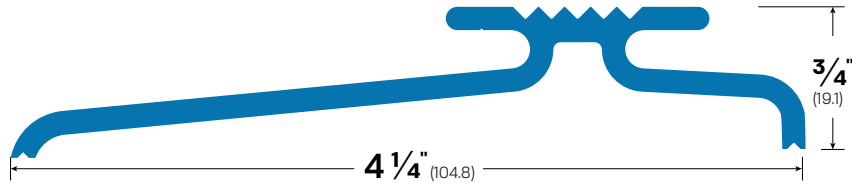

Website: accurateweatherstrip.com
 Main Office: 415 Concord Avenue Bronx, NY 10455
 Phone: (718)292-0444

4-1/4" x 3/4" Interlocking Threshold #928

FINISHES: Mill Aluminum

ABBREVIATIONS & SYMBOLS KEY

CA - Clear Anodized Aluminum | MA - Mill Aluminum | BR - Architectural Bronze
 DB - Dark Bronze Anodized Aluminum | MB - Matte Black Powder Coat | WP - White Powder Coat