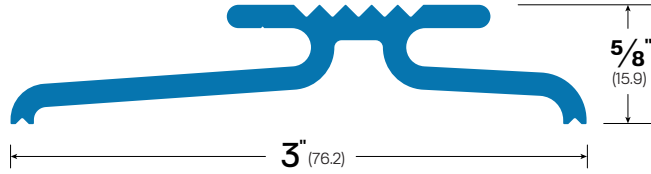

Website: accurateweatherstrip.com
Main Office: 415 Concord Avenue Bronx, NY 10455
Phone: (718)292-0444

3" x 5/8" Interlocking Threshold #928L

FINISHES: Mill Aluminum

ABBREVIATIONS & SYMBOLS KEY

CA - Clear Anodized Aluminum | MA - Mill Aluminum | BR - Architectural Bronze
DB - Dark Bronze Anodized Aluminum | MB - Matte Black Powder Coat | WP - White Powder Coat