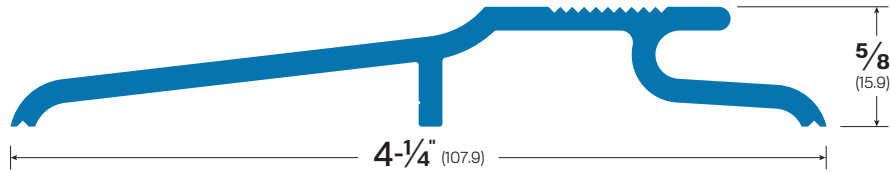

Website: accurateweatherstrip.com
 Main Office: 415 Concord Avenue Bronx, NY 10455
 Phone: (718)292-0444

4-1/4" x 5/8" Interlocking Threshold #928S

FINISHES: MA

ABBREVIATIONS & SYMBOLS KEY

CA - Clear Anodized Aluminum | MA - Mill Aluminum | BR - Architectural Bronze
 DB - Dark Bronze Anodized Aluminum | MB - Matte Black Powder Coat | WP - White Powder Coat