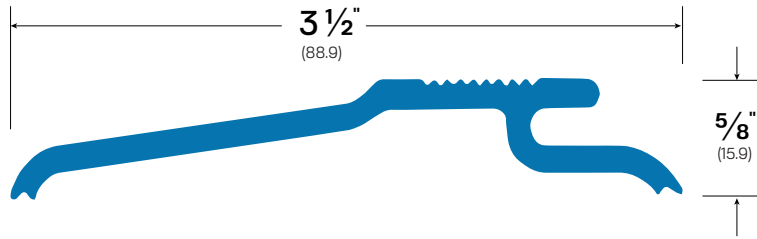

Website: accurateweatherstrip.com
 Main Office: 415 Concord Avenue Bronx, NY 10455
 Phone: (718)292-0444

Out-Swinging Door Saddles

#930

FINISHES: Aluminum

ABBREVIATIONS & SYMBOLS KEY

CA - Clear Anodized Aluminum | MA - Mill Aluminum | BR - Architectural Bronze
 DB - Dark Bronze Anodized Aluminum | MB - Matte Black Powder Coat | WP - White Powder Coat