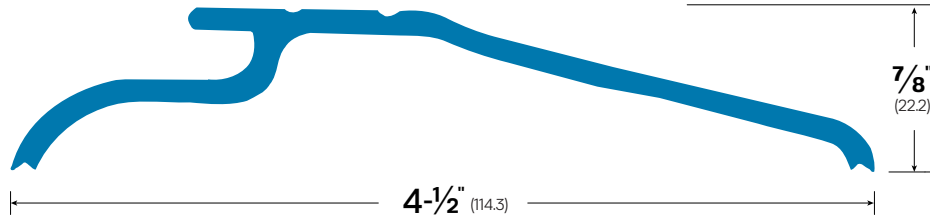

Website: accurateweatherstrip.com
 Main Office: 415 Concord Avenue Bronx, NY 10455
 Phone: (718)292-0444

Out-Swinging Saddles #930C

FINISHES: Aluminum

ABBREVIATIONS & SYMBOLS KEY

CA - Clear Anodized Aluminum | MA - Mill Aluminum | BR - Architectural Bronze
 DB - Dark Bronze Anodized Aluminum | MB - Matte Black Powder Coat | WP - White Powder Coat