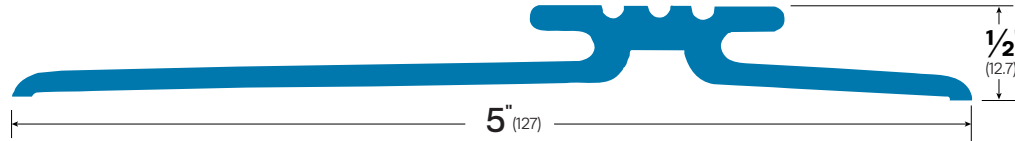

Website: accurateweatherstrip.com
 Main Office: 415 Concord Avenue Bronx, NY 10455
 Phone: (718)292-0444

Out-Swinging Saddles #932L

FINISHES: Aluminum

ABBREVIATIONS & SYMBOLS KEY

CA - Clear Anodized Aluminum | MA - Mill Aluminum | BR - Architectural Bronze
 DB - Dark Bronze Anodized Aluminum | MB - Matte Black Powder Coat | WP - White Powder Coat