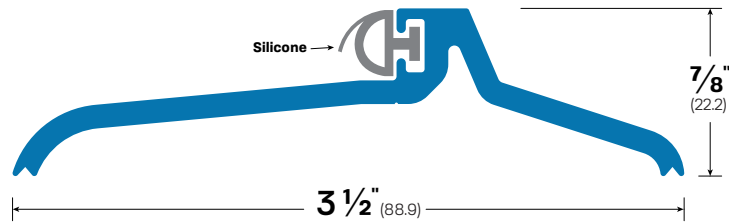

Website: accurateweatherstrip.com
Main Office: 415 Concord Avenue Bronx, NY 10455
Phone: (718)292-0444

3-1/2" Rabbeted Threshold #935

FINISHES: Mill Aluminum

ABBREVIATIONS & SYMBOLS KEY

CA - Clear Anodized Aluminum | MA - Mill Aluminum | BR - Architectural Bronze
DB - Dark Bronze Anodized Aluminum | MB - Matte Black Powder Coat | WP - White Powder Coat