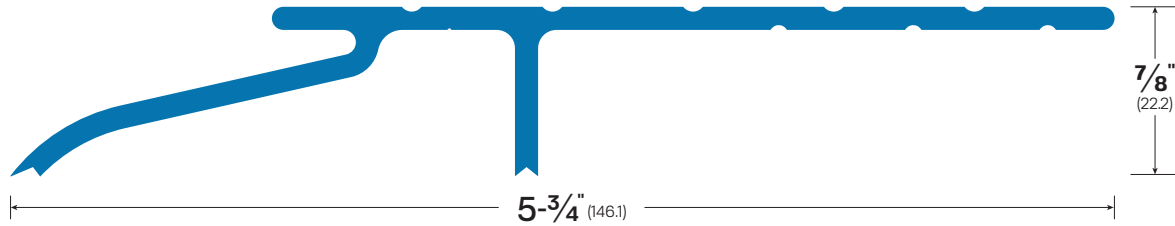

Website: accurateweatherstrip.com
 Main Office: 415 Concord Avenue Bronx, NY 10455
 Phone: (718)292-0444

5-3/4" x 7/8" Interlocking Threshold #938F

FINISHES: MA

ABBREVIATIONS & SYMBOLS KEY

CA - Clear Anodized Aluminum | MA - Mill Aluminum | BR - Architectural Bronze
 DB - Dark Bronze Anodized Aluminum | MB - Matte Black Powder Coat | WP - White Powder Coat