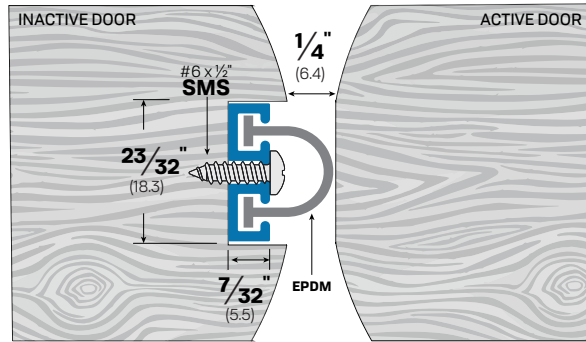

Website: accurateweatherstrip.com
 Main Office: 415 Concord Avenue Bronx, NY 10455
 Phone: (718)292-0444

Meeting Stile #953

FINISHES: Mill Aluminum

ABBREVIATIONS & SYMBOLS KEY

CA - Clear Anodized Aluminum | MA - Mill Aluminum | BR - Architectural Bronze
 DB - Dark Bronze Anodized Aluminum | MB - Matte Black Powder Coat | WP - White Powder Coat