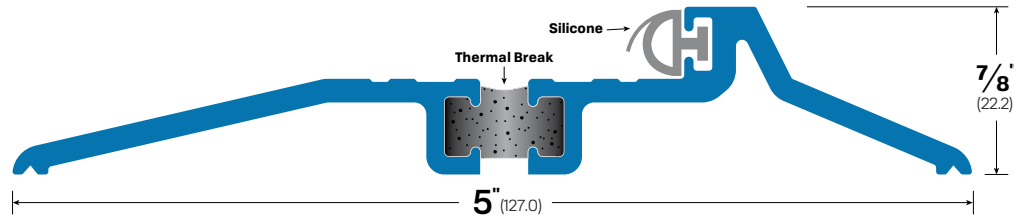

Website: accurateweatherstrip.com
Main Office: 415 Concord Avenue Bronx, NY 10455
Phone: (718)292-0444

Commercial Saddles #965T

965T: Aluminum

ABBREVIATIONS & SYMBOLS KEY

CA - Clear Anodized Aluminum | MA - Mill Aluminum | BR - Architectural Bronze
DB - Dark Bronze Anodized Aluminum | MB - Matte Black Powder Coat | WP - White Powder Coat