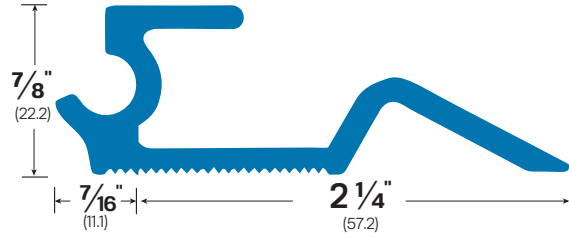

Website: accurateweatherstrip.com
 Main Office: 415 Concord Avenue Bronx, NY 10455
 Phone: (718)292-0444

Threshold
#S13

FINISHES:
 9S13 - Mill Aluminum
 8S13 - Bronze

ABBREVIATIONS & SYMBOLS KEY

CA - Clear Anodized Aluminum | MA - Mill Aluminum | BR - Architectural Bronze
 DB - Dark Bronze Anodized Aluminum | MB - Matte Black Powder Coat | WP - White Powder Coat