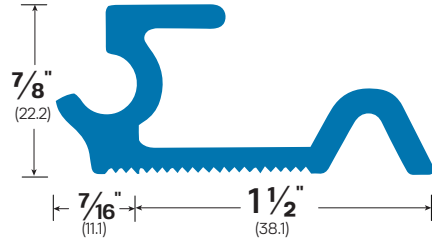

Website: accurateweatherstrip.com
 Main Office: 415 Concord Avenue Bronx, NY 10455
 Phone: (718)292-0444

Threshold
#S14

FINISHES:
 9S14 - Mill Aluminum
 8S14 - Bronze

ABBREVIATIONS & SYMBOLS KEY

CA - Clear Anodized Aluminum | MA - Mill Aluminum | BR - Architectural Bronze
 DB - Dark Bronze Anodized Aluminum | MB - Matte Black Powder Coat | WP - White Powder Coat