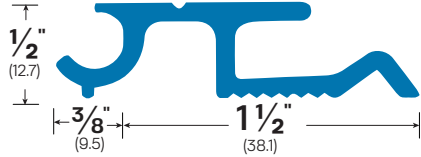

Website: accurateweatherstrip.com
 Main Office: 415 Concord Avenue Bronx, NY 10455
 Phone: (718)292-0444

Threshold
#S16

FINISHES:
 9S16 - Mill Aluminum
 8S16 - Bronze

ABBREVIATIONS & SYMBOLS KEY

CA - Clear Anodized Aluminum | MA - Mill Aluminum | BR - Architectural Bronze
 DB - Dark Bronze Anodized Aluminum | MB - Matte Black Powder Coat | WP - White Powder Coat