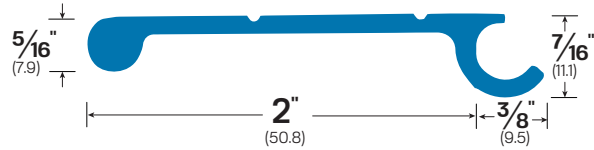

Website: accurateweatherstrip.com
 Main Office: 415 Concord Avenue Bronx, NY 10455
 Phone: (718)292-0444

Threshold
#T2E

FINISHES:
 9T2E - Mill Aluminum
 8T2E - Bronze

ABBREVIATIONS & SYMBOLS KEY

CA - Clear Anodized Aluminum | MA - Mill Aluminum | BR - Architectural Bronze
 DB - Dark Bronze Anodized Aluminum | MB - Matte Black Powder Coat | WP - White Powder Coat