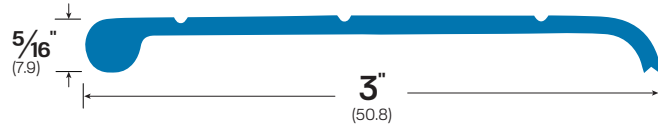

Website: accurateweatherstrip.com
 Main Office: 415 Concord Avenue Bronx, NY 10455
 Phone: (718)292-0444

Threshold
#T3

FINISHES:
9T3 - Mill Aluminum
8T3 - Bronze

ABBREVIATIONS & SYMBOLS KEY

CA - Clear Anodized Aluminum | MA - Mill Aluminum | BR - Architectural Bronze
 DB - Dark Bronze Anodized Aluminum | MB - Matte Black Powder Coat | WP - White Powder Coat