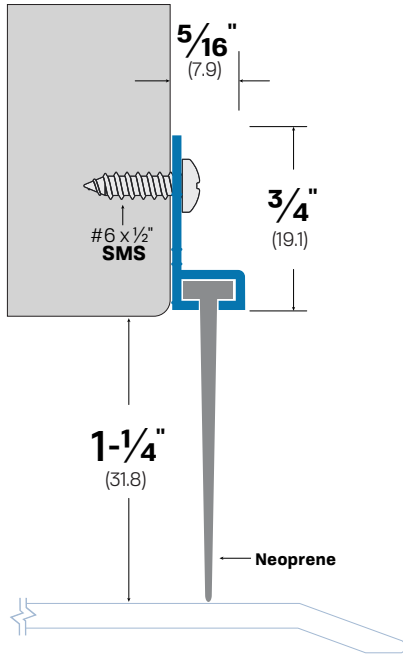

Website: accurateweatherstrip.com
 Main Office: 415 Concord Avenue Bronx, NY 10455
 Phone: (718)292-0444

Door Sweep #7208A

FINISHES:
 Mill Aluminum

ABBREVIATIONS & SYMBOLS KEY

CA - Clear Anodized Aluminum | MA - Mill Aluminum | BR - Architectural Bronze
 DB - Dark Bronze Anodized Aluminum | MB - Matte Black Powder Coat | WP - White Powder Coat

SMS - Sheet Metal Screw

Project :	Submitted By :
Date :	Notes :
Company Name :	